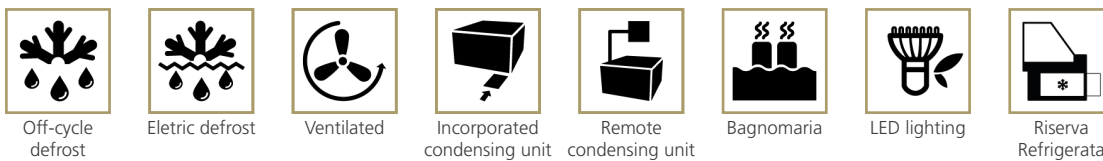

SPRING B

Elementi

euROCRYOR
eptarefrigeration

PURO STILE ITALIANO

Product categories

Technical features

Accessories

- REFRIGERATED STORAGE CL
- REFRIGERATED STORAGE FL
- PASTRY DRAWER
- FRONT BASKET / BOTTLE DISPLAY RACK
- PLEXIGLASS CLOSURE ON RAIL
- LOW MOBILE DIVIDER
- ANTI-MIST FRONT BAFFLE
- HOOKSREAR SUPPORT*
- SHELF
- STEPPED DESK
- SLIDING MACHINE/SCALE HOLDER
- ROTATING PLATE
- BASKET RAIL WITH THREE TUBES
- PAPER HOLDER
- 360mm BACK-SHELF PAPER HOLDER
- DOUBLE PAPER HOLDER
- KNIVES HOLDER
- PAPER ROLL HOLDER
- SCALE HOLDER ON BRACKET
- PRICE TICKET STRIP
- ELECTRICAL SOCKETS
- POLYETHYLENE CUTTING BOARD
- NIGHT BLINDS
- FLOOR TUBULAR BUMPER RAIL
- BUMPER RAIL
- TUBULAR BUMPER RAIL ON CANOPY
- G-N PANS*
- FISH TANKS
- ICE-CREAM SCOOP CLEANER
- ICE-CREAM TRAYS