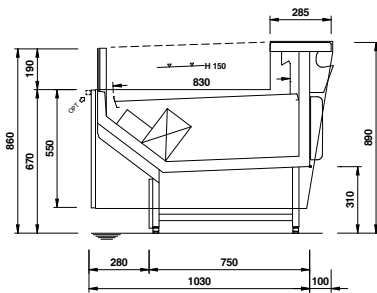

SPRING B

Elementi

euROCRYOR
eptarefrigeration

PURO STILE ITALIANO

Product categories

Technical features

Accessories

- REFRIGERATED STORAGE CL
- REFRIGERATED STORAGE FL
- PASTRY DRAWER
- FRONT BASKET / BOTTLE DISPLAY RACK
- PLEXIGLASS CLOSURE ON RAIL
- LOW MOBILE DIVIDER
- ANTI-MIST FRONT BAFFLE
- HOOKSREAR SUPPORT*
- SHELF
- STEPPED DESK
- SLIDING MACHINE/SCALE HOLDER
- ROTATING PLATE
- BASKET RAIL WITH THREE TUBES
- PAPER HOLDER
- 360mm BACK-SHELF PAPER HOLDER
- DOUBLE PAPER HOLDER
- KNIVES HOLDER
- PAPER ROLL HOLDER
- SCALE HOLDER ON BRACKET
- PRICE TICKET STRIP
- ELECTRICAL SOCKETS
- POLYETHYLENE CUTTING BOARD
- NIGHT BLINDS
- FLOOR TUBULAR BUMPER RAIL
- BUMPER RAIL
- TUBULAR BUMPER RAIL ON CANOPY
- G-N PANS*
- FISH TANKS
- ICE-CREAM SCOOP CLEANER
- ICE-CREAM TRAYS

*supplied separately

SPRING B

Elementi

PURO STILE ITALIANO

Cross Sections

Fully customized solutions: design flexibility of shapes & sizes.
Our team is at complete disposal for evaluating any different solutions
in order to fulfill all your needs. Please write at sales@eurocryor.it