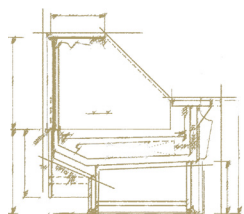

SPRING B

Elementi

euROCRYOR
eptarefrigeration

PURO STILE ITALIANO

Product categories

Technical features

Accessories

- REFRIGERATED STORAGE CL
- REFRIGERATED STORAGE FL
- PASTRY DRAWER
- FRONT BASKET / BOTTLE DISPLAY RACK
- PLEXIGLASS CLOSURE ON RAIL
- LOW MOBILE DIVIDER
- ANTI-MIST FRONT BAFFLE
- HOOKSREAR SUPPORT*
- SHELF
- STEPPED DESK
- SLIDING MACHINE/SCALE HOLDER
- ROTATING PLATE
- BASKET RAIL WITH THREE TUBES
- PAPER HOLDER
- 360mm BACK-SHELF PAPER HOLDER
- DOUBLE PAPER HOLDER
- KNIVES HOLDER
- PAPER ROLL HOLDER
- SCALE HOLDER ON BRACKET
- PRICE TICKET STRIP
- ELECTRICAL SOCKETS
- POLYETHYLENE CUTTING BOARD
- NIGHT BLINDS
- FLOOR TUBULAR BUMPER RAIL
- BUMPER RAIL
- TUBULAR BUMPER RAIL ON CANOPY
- G-N PANS*
- FISH TANKS
- ICE-CREAM SCOOP CLEANER
- ICE-CREAM TRAYS

*supplied separately

SPRING B

Elementi

PURO STILE ITALIANO

Cross Sections

Fully customized solutions: design flexibility of shapes & sizes.
Our team is at complete disposal for evaluating any different solutions
in order to fulfill all your needs. Please write at sales@eurocryor.it