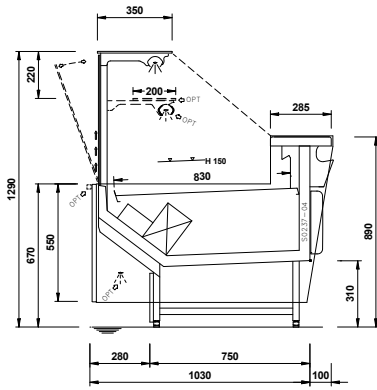

SPRING B

Elementi

euROCRYOR
eptarefrigeration

PURO STILE ITALIANO

Product categories

Technical features

Accessories

- REFRIGERATED STORAGE CL
- REFRIGERATED STORAGE FL
- PASTRY DRAWER
- FRONT BASKET / BOTTLE DISPLAY RACK
- PLEXIGLASS CLOSURE ON RAIL
- LOW MOBILE DIVIDER
- ANTI-MIST FRONT BAFFLE
- HOOKSREAR SUPPORT*
- SHELF
- STEPPED DESK
- SLIDING MACHINE/SCALE HOLDER
- ROTATING PLATE
- BASKET RAIL WITH THREE TUBES
- PAPER HOLDER
- 360mm BACK-SHELF PAPER HOLDER
- DOUBLE PAPER HOLDER
- KNIVES HOLDER
- PAPER ROLL HOLDER
- SCALE HOLDER ON BRACKET
- PRICE TICKET STRIP
- ELECTRICAL SOCKETS
- POLYETHYLENE CUTTING BOARD
- NIGHT BLINDS
- FLOOR TUBULAR BUMPER RAIL
- BUMPER RAIL
- TUBULAR BUMPER RAIL ON CANOPY
- G-N PANS*
- FISH TANKS
- ICE-CREAM SCOOP CLEANER
- ICE-CREAM TRAYS

*supplied separately

SPRING B

Elementi

PURO STILE ITALIANO

Cross Sections

Fully customized solutions: design flexibility of shapes & sizes.
Our team is at complete disposal for evaluating any different solutions
in order to fulfill all your needs. Please write at sales@eurocryor.it