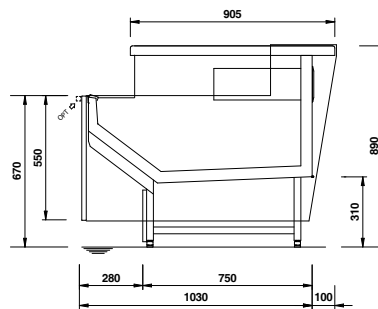

SPRING B

Elementi

euROCRYOR
eptarefrigeration

PURO STILE ITALIANO

Product categories

Technical features

Accessories

- REFRIGERATED STORAGE CL
- REFRIGERATED STORAGE FL
- PASTRY DRAWER
- FRONT BASKET / BOTTLE DISPLAY RACK
- PLEXIGLASS CLOSURE ON RAIL
- LOW MOBILE DIVIDER
- ANTI-MIST FRONT BAFFLE
- HOOKSREAR SUPPORT*
- SHELF
- STEPPED DESK
- SLIDING MACHINE/SCALE HOLDER
- ROTATING PLATE
- BASKET RAIL WITH THREE TUBES
- PAPER HOLDER
- 360mm BACK-SHELF PAPER HOLDER
- DOUBLE PAPER HOLDER
- KNIVES HOLDER
- PAPER ROLL HOLDER
- SCALE HOLDER ON BRACKET
- PRICE TICKET STRIP
- ELECTRICAL SOCKETS
- POLYETHYLENE CUTTING BOARD
- NIGHT BLINDS
- FLOOR TUBULAR BUMPER RAIL
- BUMPER RAIL
- TUBULAR BUMPER RAIL ON CANOPY
- G-N PANS*
- FISH TANKS
- ICE-CREAM SCOOP CLEANER
- ICE-CREAM TRAYS

*supplied separately

SPRING B

Elementi

PURO STILE ITALIANO

Cross Sections

Fully customized solutions: design flexibility of shapes & sizes.
Our team is at complete disposal for evaluating any different solutions
in order to fulfill all your needs. Please write at sales@eurocryor.it