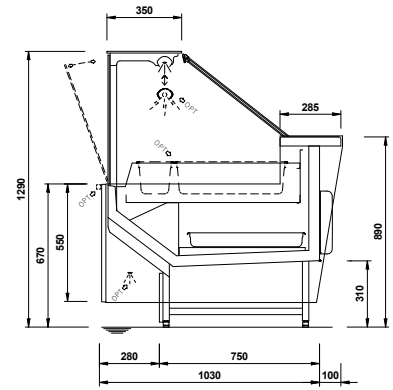

SPRING B

Elementi

euROCRYOR
eptarefrigeration

PURO STILE ITALIANO

Product categories

Technical features

Accessories

- REFRIGERATED STORAGE CL
- REFRIGERATED STORAGE FL
- PASTRY DRAWER
- FRONT BASKET / BOTTLE DISPLAY RACK
- PLEXIGLASS CLOSURE ON RAIL
- LOW MOBILE DIVIDER
- ANTI-MIST FRONT BAFFLE
- HOOKSREAR SUPPORT*
- SHELF
- STEPPED DESK
- SLIDING MACHINE/SCALE HOLDER
- ROTATING PLATE
- BASKET RAIL WITH THREE TUBES
- PAPER HOLDER
- 360mm BACK-SHELF PAPER HOLDER
- DOUBLE PAPER HOLDER
- KNIVES HOLDER
- PAPER ROLL HOLDER
- SCALE HOLDER ON BRACKET
- PRICE TICKET STRIP
- ELECTRICAL SOCKETS
- POLYETHYLENE CUTTING BOARD
- NIGHT BLINDS
- FLOOR TUBULAR BUMPER RAIL
- BUMPER RAIL
- TUBULAR BUMPER RAIL ON CANOPY
- G-N PANS*
- FISH TANKS
- ICE-CREAM SCOOP CLEANER
- ICE-CREAM TRAYS

*supplied separately

SPRING B

Elementi

PURO STILE ITALIANO

Cross Sections

Fully customized solutions: design flexibility of shapes & sizes.
Our team is at complete disposal for evaluating any different solutions
in order to fulfill all your needs. Please write at sales@eurocryor.it