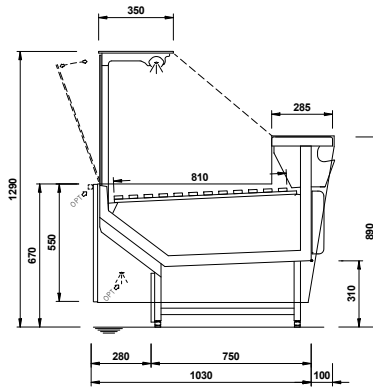

SPRING B

Elementi

euROCRYOR
eptarefrigeration

PURO STILE ITALIANO

Product categories

Technical features

Accessories

- REFRIGERATED STORAGE CL
- REFRIGERATED STORAGE FL
- PASTRY DRAWER
- FRONT BASKET / BOTTLE DISPLAY RACK
- PLEXIGLASS CLOSURE ON RAIL
- LOW MOBILE DIVIDER
- ANTI-MIST FRONT BAFFLE
- HOOKSREAR SUPPORT*
- SHELF
- STEPPED DESK
- SLIDING MACHINE/SCALE HOLDER
- ROTATING PLATE
- BASKET RAIL WITH THREE TUBES
- PAPER HOLDER
- 360mm BACK-SHELF PAPER HOLDER
- DOUBLE PAPER HOLDER
- KNIVES HOLDER
- PAPER ROLL HOLDER
- SCALE HOLDER ON BRACKET
- PRICE TICKET STRIP
- ELECTRICAL SOCKETS
- POLYETHYLENE CUTTING BOARD
- NIGHT BLINDS
- FLOOR TUBULAR BUMPER RAIL
- BUMPER RAIL
- TUBULAR BUMPER RAIL ON CANOPY
- G-N PANS*
- FISH TANKS
- ICE-CREAM SCOOP CLEANER
- ICE-CREAM TRAYS

*supplied separately

SPRING B

Elementi

PURO STILE ITALIANO

Cross Sections

Fully customized solutions: design flexibility of shapes & sizes.
Our team is at complete disposal for evaluating any different solutions
in order to fulfill all your needs. Please write at sales@eurocryor.it